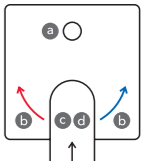

TBV02406B

Parts common to all series

TBN01001B

Single Lever Mixer

With Diverter
 a Lever Pull/Push (Divert)
 b Flow Rate Control
 c Lever Up/Down (On/Off)
 d Flow Rate Control

ZL

TBP02302BA

GE