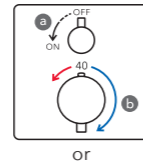

Shower Systems

Choose from three types to match your lifestyle and create a bathroom all your own.

1 OUTLET

Thermostat Mixer

With Volume Control
a Flow Rate Control
b Temp. Control