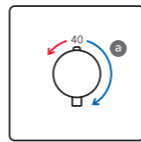

Shower Systems

3 OUTLETS

Thermostat Mixer

- With Diverter and Volume Control
- a Flow Rate Control
 - b Divert
 - c Off
- a On/Off Switch (Constant Flow)

Single Lever Mixer

- Only Temp. Control
- a Temp. Control