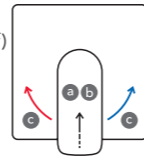

Single Lever Mixer

With Volume Control
 a Lever Up/Down (On/Off)
 b Flow Rate Control
 c Temp. Control

ZL

TBP02301BA

GE

TBG07303H

GC

TBG08303H