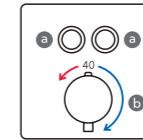

With 2 Outlet Diverter Handle Type
 a Flow Rate Control
 b Divert
 c Temp. Control

or

a On/Off Switch (Constant Flow)
 b Temp. Control

Round

TBV01408B

Square

TBV02404B

Square Switch Type