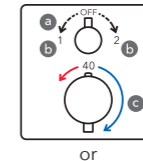

With 2 Outlet Diverter Handle Type
 a Flow Rate Control
 b Divert
 c Temp. Control

or

a On/Off Switch (Constant Flow)
 b Temp. Control

Round

TBV01408B

Square

TBV02404B

Square Switch Type