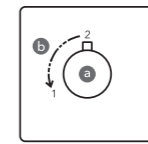

Square Switch Type

TBV02105B TBN01001B

+

TBV02402B TBN01001B

Single Lever Mixer

With Diverter

- a Lever Pull/Push (Divert)
- b Flow Rate Control
- c Lever Up/Down (On/Off)
- d Flow Rate Control

- a Flow Rate Control
- b Divert