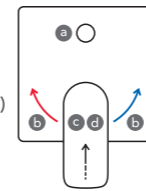

Square Switch Type

TBV02105B TBN01001B

+

TBV02402B TBN01001B

Single Lever Mixer

With Diverter

- a Lever Pull/Push (Divert)
- b Flow Rate Control
- c Lever Up/Down (On/Off)
- d Flow Rate Control

- a Flow Rate Control
- b Divert